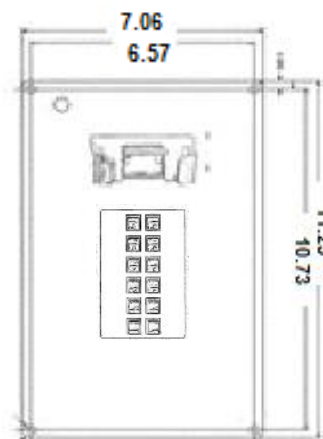

SPECIFICATIONS

Panel Size:	7 1/6"W x 11 1/4"H 2"D (Behind Panel) 3"D (Front Panel & Handset on Hook)
Weight:	Approximately 6 lbs.
Mounting Instructions:	Flush Mounted Weatherproof Housing (WPP) Weather Resistant Open Enclosure (HOB)
Environment:	Temperature: -30°C (-22°F) to 60°C (140°F) Humidity: 0%-90% non-condensating
Programming:	VIA DTMF keypad
Memory Retention	Lithium Battery - Long Life
Input Power:	Telephone Line Powered
Loop Current:	25mA min. 80mA max.
Impedance:	600 ohms
Type Jack:	RJ11C
Ringer Equivalency:	0.4A
Hearing Aid Compatible:	Meets EIA standards
UL & FCC Registration:	Certified
ACCESSORIES:	301-064 Security Tool (only required for installation when in HOB or WPP)

ADDITIONAL OPTIONS

IP - Voice over Internet Protocol Version available on all models (SIP)

-M	-CCH*	-LB	Open Enclosure Housing	Weatherproof Housing	-RIL
Sealed Magnetic Hookswitch • Completely Sealed • No Moving Parts	Coiled cord available from 5', 10', & 15' (feet). Example: -CCH5 5' Long	Handset w/ internal steel lanyard (braided metal rope) and lanyard mounting bracket that is secured onto panel for added strength.	Standard Black Housing -R Red Housing -S Stainless Steel Housing	Standard Black & TELEPHONE on Door • -B-EMER Black & EMERGENCY on Door • -R Red & EMERGENCY on Door • -R-TEL Red & TELEPHONE on Door • -Y Yellow & EMERGENCY on Door • -Y-TEL Yellow & Telephone on Door • -G Grey & TELEPHONE on Door • -G-EMER Grey & EMERGENCY on Door	Ring Indicator Light located on the phone panel for visual ring indication.