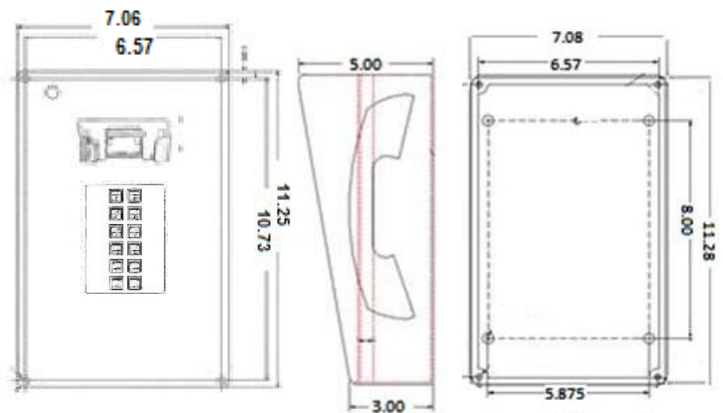

SPECIFICATIONS

Panel Size:	7 1/6"W x 11 1/4"H
Open Enclosure Housing:	7 1/4"W x 11 1/2"H x 5"D
Weight:	Approximately 10 lbs.
Mounting Instructions:	Open Enclosure Housing 4 holes spaced 8" x 5 7/8"
Environment:	Temperature: -30°C (-22°F) to 60°C (140°F) Humidity: 0%-90% non-condensating
Programming:	Via DTMF Keypad
Input Power:	Telephone Line Powered
Loop Current:	25mA min to 80mA max
Impedance:	600 ohms
Type Jack:	RJ11C
Ringer Equivalency:	0.4A
Hearing Aid Compatible:	Meets EIA standards
UL & FCC Registration:	Certified
ACCESSORIES:	301-064 Security Tool (required for installation)

ADDITIONAL OPTIONS

IP - Voice over Internet Protocol Version available on all models (SIP)

-M	-ACH**	-LB	Open Enclosure Housing	-RIL	-RIS
					
Sealed Magnetic Hookswitch <ul style="list-style-type: none"> Completely Sealed No Moving Parts 	Other Length armored cord from 12" to 72"(inches). Example: -ACH12 12" Long	Handset with internal steel lanyard (braided metal rope) and lanyard mounting bracket that is secured onto panel for added strength.	Standard Black Housing -R Red Housing -S Stainless Steel Housing	Ring Indicator Light located on the phone panel for visual ring indication	Ring Indicator Light located on the phone panel for visual ring indication