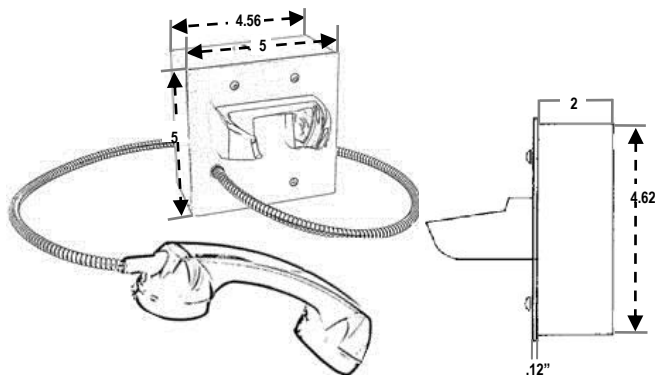

DIRECT CONNECT & PRISON PHONES

350 STAINLESS STEEL PANEL TELEPHONES

CEEEO's extensive line of prison visitation phones offer reliable communication for prison visitation areas, dormitories, control rooms, sallyports, gates and entryways. The SSP-350 telephone is constructed of stainless steel, equipped with a 32" armored cord handset, and mounted in standard 4" gang box, double gang or double gang wall mount. Units are available with stationary cradle or operable sealed hookswitch. All CEEEO telephones carry a one year warranty; however, CEEEO guarantees service for the life of the product!

SPECIFICATIONS

Panel Size:	5" W x 5" H 3.12" D (Front Panel & Handset on Hook)
Weight:	Approximately 3 lbs.
Mounting :	Flush mount- (Standard) 4" mounting electric box Dimensions: 4" x 4" x 2.12"D Double gang wall mount (-W) Dimensions: 4.56" x 4.62" x 2"D
Environment:	Temperature: -30°C (-22°F) to 60°C (140°F) Humidity: 0%-90% non-condensating
Input Power:	Telephone Line Powered
Loop Current:	23mA min to 80mA max
Impedance:	600 ohms
Type Jack:	RJ11C
Ringer Equivalency:	0.4A
Hearing Aid Compatible:	Meets EIA standards
UL& FCC Registration:	Certified
ACCESSORIES:	301-064 Security Tool (required for installation)

ADDITIONAL OPTIONS IP - Voice over Internet Protocol Version available on all models (SIP)

-M	-LB	-PBVC	-RIL	-W
				
Sealed Magnetic Hookswitch • Completely Sealed • No Moving Parts	32" handset with internal steel lanyard (braided metal rope) anchored into bracket installed on panel for added strength	Push button volume control handset	Ring indicator light that is mounted on top of the phone	2-gang style grey metal surface wall mounted box Dimensions: 4.56"x 4.62" x 2"D