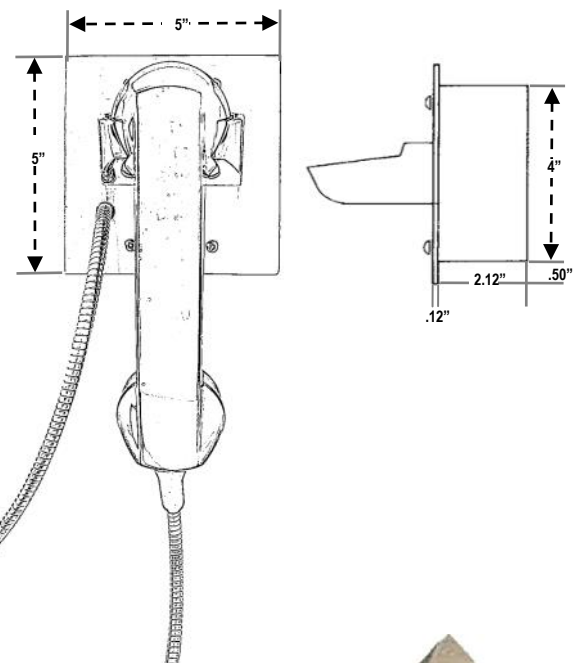

DIRECT CONNECT & PRISON PHONES

350 STAINLESS STEEL PANEL TELEPHONES

CEEEO's extensive line of prison visitation phones offer reliable communication for prison visitation areas, dormitories, control rooms, sallyports, gates and entryways. The SSP-350 telephone is constructed of stainless steel, equipped with a 32" armored cord handset, and mounted in standard 4" gang box, double gang or double gang wall mount. Units are available with stationary cradle or operable sealed hookswitch. All CEEEO telephones carry a one year warranty; however, CEEEO guarantees service for the life of the product!

SPECIFICATIONS

Panel Size:	5" W x 5" H 3.12" D (Front Panel & Handset on Hook)
Weight:	Approximately 3 lbs.
Mounting :	Flush mount- (Standard) 4" mounting electric box Dimensions: 4" x 4" x 2.12"D Double gang wall mount (-W) Dimensions: 4.56" x 4.62" x 2"D
Environment:	Temperature: -30°C (-22°F) to 60°C (140°F) Humidity: 0%-90% non-condensating
Input Power:	Telephone Line Powered
Loop Current:	23mA min to 80mA max
Impedance:	600 ohms
Type Jack:	RJ11C
Ringer Equivalency:	0.4A
Hearing Aid Compatible:	Meets EIA standards
UL& FCC Registration:	Certified
ACCESSORIES:	301-064 Security Tool (required for installation)

ADDITIONAL OPTIONS IP - Voice over Internet Protocol Version available on all models (SIP)

-M	-LB	-PBVC	-RIL	-W
				
Sealed Magnetic Hookswitch • Completely Sealed • No Moving Parts	32" handset with internal steel lanyard (braided metal rope) anchored into bracket installed on panel for added strength	Push button volume control handset	Ring indicator light that is mounted on top of the phone	2-gang style grey metal surface wall mounted box Dimensions: 4.56"x 4.62" x 2"D