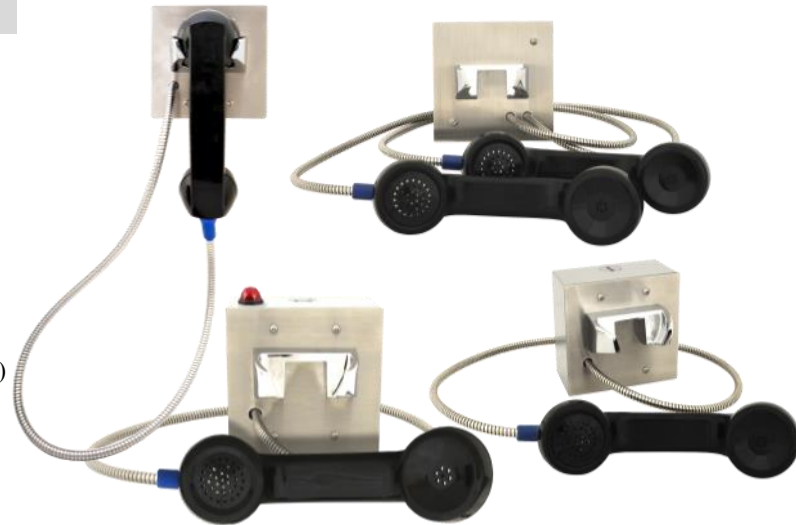

DIRECT CONNECT & PRISON PHONES

350 STAINLESS STEEL PANEL TELEPHONES

CEEEO's extensive line of prison visitation phones offer reliable communication for prison visitation areas, dormitories, control rooms, sallyports, gates and entryways. The SSP-350 telephone is constructed of stainless steel, equipped with a 32" armored cord handset, and mounted in standard 4" gang box, double gang or double gang wall mount. Units are available with stationary cradle or operable sealed hookswitch. All CEEEO telephones carry a one year warranty; however, CEEEO guarantees service for the life of the product!

SPECIFICATIONS

Panel Size:	5" W x 5" H 3.12" D (Front Panel & Handset on Hook)
Weight:	Approximately 3 lbs.
Mounting :	Flush mount- (Standard) 4" mounting electric box Dimensions: 4" x 4" x 2.12"D Double gang wall mount (-W) Dimensions: 4.56" x 4.62" x 2"D
Environment:	Temperature: -30°C (-22°F) to 60°C (140°F) Humidity: 0%-90% non-condensating
Input Power:	Telephone Line Powered
Loop Current:	23mA min to 80mA max
Impedance:	600 ohms
Type Jack:	RJ11C
Ringer Equivalency:	0.4A
Hearing Aid Compatible:	Meets EIA standards
UL& FCC Registration:	Certified
ACCESSORIES:	301-064 Security Tool (required for installation)

ADDITIONAL OPTIONS IP - Voice over Internet Protocol Version available on all models (SIP)

-M	-LB	-PBVC	-RIL	-W
				
Sealed Magnetic Hookswitch • Completely Sealed • No Moving Parts	32" handset with internal steel lanyard (braided metal rope) anchored into bracket installed on panel for added strength	Push button volume control handset	Ring indicator light that is mounted on top of the phone	2-gang style grey metal surface wall mounted box Dimensions: 4.56"x 4.62" x 2"D